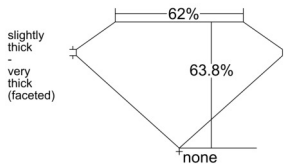

GIA®

FACSIMILE

GIA REPORT 2544369428

Verify this report at GIA.edu

GIA NATURAL DIAMOND DOSSIER®

January 05, 2026
GIA Report Number 2544369428
Shape and Cutting Style ..... Pear Brilliant
Measurements ..... 7.34 x 4.23 x 2.70 mm

GRADING RESULTS

Carat Weight ..... 0.50 carat
Color Grade ..... D
Clarity Grade VS1

ADDITIONAL GRADING INFORMATION

Polish ..... Very Good
Symmetry ..... Very Good
Fluorescence ..... None
Clarity Characteristics ..... Feather, Cloud
Inscription(s): GIA 2544369428

PROPORTIONS

Profile not to actual proportions

GRADING SCALES

GIA COLOR SCALE		GIA CLARITY SCALE			
COLORLESS	D	VERY VERY SLIGHTLY INCLUDED	FLAWLESS		
	E		INTERNALLY FLAWLESS		
	F	VERY SLIGHTLY INCLUDED	VVS₁		
	G		VVS₂		
	H		VS₁		
	NEAR COLORLESS	I	SLIGHTLY INCLUDED	VS₂	
		J		SI₁	
		FAINT	K	INCLUDED	SI₂
			L		I₁
			M		I₂
VERT LIGHT	N	LIGHT	I₃		
	O				
	P				
	Q				
	R