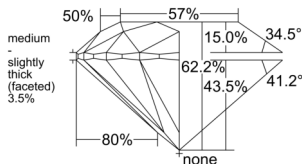

GIA®

FACSIMILE

GIA NATURAL DIAMOND DOSSIER®

January 09, 2026

GIA Report Number 2544422569

Shape and Cutting Style ..... Round Brilliant

Measurements ..... 5.29 - 5.33 x 3.30 mm

GRADING RESULTS

Carat Weight ..... 0.57 carat

Color Grade ..... J

Clarity Grade VS2

Cut Grade ..... Excellent

ADDITIONAL GRADING INFORMATION

Polish ..... Excellent

Symmetry ..... Excellent

Fluorescence ..... Faint

Clarity Characteristics ..... Crystal

Inscription(s): GIA 2544422569

GIA REPORT 2544422569

Verify this report at GIA.edu

PROPORTIONS

Profile to actual proportions