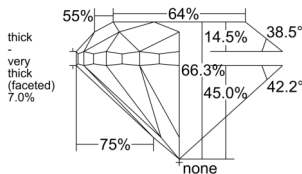

GIA®

FACSIMILE

GIA REPORT 2544441154

Verify this report at GIA.edu

GIA NATURAL DIAMOND DOSSIER®

January 13, 2026
GIA Report Number 2544441154
Shape and Cutting Style ..... Round Brilliant
Measurements ..... 5.39 - 5.45 x 3.59 mm

GRADING RESULTS

Carat Weight ..... 0.70 carat
Color Grade ..... J
Clarity Grade VS2
Cut Grade ..... Good

ADDITIONAL GRADING INFORMATION

Polish ..... Excellent
Symmetry ..... Very Good
Fluorescence ..... None
Clarity Characteristics ..... Cloud, Crystal
Inscription(s): GIA 2544441154

PROPORTIONS

GRADING SCALES

GIA COLOR SCALE	GIA CLARITY SCALE	GIA CUT SCALE	
D	FLAWLESS	EXCELLENT	
E	INTERNALLY FLAWLESS		
F		VVS₁	VERY GOOD
G	VVS₂		
H	VS₁	GOOD	
I	VS₂		
J	SI₁	FAIR	
K	SI₂		
L	I₁	POOR	
M	I₂		
N	I₃		
O			
P			
Q			
R			
S			
T			
U			
V			
W			
X			
Y			
Z