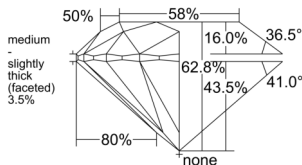

GIA®

FACSIMILE

GIA NATURAL DIAMOND DOSSIER®

January 19, 2026
GIA Report Number 2544455869
Shape and Cutting Style ..... Round Brilliant
Measurements ..... 5.91 - 5.94 x 3.72 mm

GRADING RESULTS

Carat Weight ..... 0.81 carat
Color Grade ..... D
Clarity Grade S11
Cut Grade ..... Excellent

ADDITIONAL GRADING INFORMATION

Polish ..... Excellent
Symmetry ..... Excellent
Fluorescence ..... None
Clarity Characteristics ..... Crystal, Cloud
Inscription(s): GIA 2544455869

GIA REPORT 2544455869

Verify this report at GIA.edu

PROPORTIONS

Profile to actual proportions