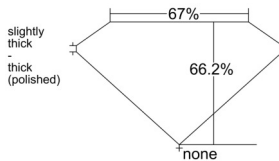

GIA®

FACSIMILE

GIA REPORT 2544479484

Verify this report at GIA.edu

GIA NATURAL DIAMOND DOSSIER®

January 20, 2026
GIA Report Number 2544479484
Shape and Cutting Style ..... **Cut-Cornered Rectangular Modified Brilliant**
Measurements ..... 5.18 x 4.02 x 2.66 mm

GRADING RESULTS

Carat Weight ..... 0.51 carat
Color Grade ..... D
Clarity Grade S11

ADDITIONAL GRADING INFORMATION

Polish ..... Excellent
Symmetry ..... Excellent
Fluorescence ..... None
Clarity Characteristics ..... Crystal
Inscription(s): GIA 2544479484

PROPORTIONS

Profile not to actual proportions

GRADING SCALES

GIA COLOR SCALE		GIA CLARITY SCALE			
COLORLESS	D	VERY VERY SLIGHTLY INCLUDED	FLAWLESS		
	E		INTERNALLY FLAWLESS		
	F		VVS₁		
	G		VVS₂		
	NEAR COLORLESS	H	VERY SLIGHTLY INCLUDED	VS₁	
		I		VS₂	
		FAINT	J	SLIGHTLY INCLUDED	S1₁
			K		S1₂
	L		I₁		
	M		I₂		
VERT LIGHT	N		INCLUDED		I₃
	O				
LIGHT	P				
	Q				
	R				
	S				
	T				
	U				
	V				
	Z