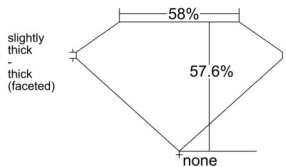

GIA®

FACSIMILE

GIA REPORT 2544498178

Verify this report at GIA.edu

GIA NATURAL DIAMOND DOSSIER®

January 23, 2026
GIA Report Number **2544498178**
Shape and Cutting Style ..... **Heart Brilliant**
Measurements ..... **4.90 x 5.57 x 3.21 mm**

GRADING RESULTS

Carat Weight ..... **0.52 carat**
Color Grade ..... **H**
Clarity Grade **VS1**

ADDITIONAL GRADING INFORMATION

Polish ..... **Excellent**
Symmetry ..... **Very Good**
Fluorescence ..... **None**
Clarity Characteristics ..... **Crystal, Cloud, Pinpoint**
Inscription(s): **GIA 2544498178**

PROPORTIONS

Profile not to actual proportions

GRADING SCALES

GIA COLOR SCALE		GIA CLARITY SCALE			
COLORLESS	D	VERY VERY SLIGHTLY INCLUDED	FLAWLESS		
	E		INTERNALLY FLAWLESS		
	F	VERY SLIGHTLY INCLUDED	VS₁		
	G		VS₂		
	H		VS₁		
	NEAR COLORLESS	I	SLIGHTLY INCLUDED	VS₂	
		J		SI₁	
		FAINT	K	INCLUDED	SI₂
			L		I₁
			M		I₂
VERTICALLY LIGHT	N	INCLUDED	I₃		
	O				
	P				
	Q				
	R				
LIGHT	S				
	T				
	U				
	V				
	W				
	X				
	Y				
	Z