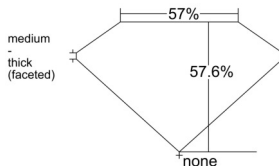

GIA®

FACSIMILE

GIA REPORT 2544502499

Verify this report at GIA.edu

GIA NATURAL DIAMOND DOSSIER®

January 23, 2026
GIA Report Number 2544502499
Shape and Cutting Style ..... Heart Brilliant
Measurements ..... 4.27 x 4.90 x 2.82 mm

GRADING RESULTS

Carat Weight ..... 0.34 carat
Color Grade ..... H
Clarity Grade VVS1

ADDITIONAL GRADING INFORMATION

Polish ..... Excellent
Symmetry ..... Very Good
Fluorescence ..... None
Clarity Characteristics ..... Pinpoint
Inscription(s): GIA 2544502499

PROPORTIONS

Profile not to actual proportions

GRADING SCALES

GIA COLOR SCALE		GIA CLARITY SCALE			
COLORLESS	D	VERY VERY SLIGHTLY INCLUDED	FLAWLESS		
	E		INTERNALLY FLAWLESS		
	F	VERY SLIGHTLY INCLUDED	VVS₁		
	G		VVS₂		
	H		VS₁		
	NEAR COLORLESS	I	SLIGHTLY INCLUDED	VS₂	
		J		SI₁	
		FAINT	K	INCLUDED	SI₂
			L		I₁
			M		I₂
VERTICALLY LIGHT	N	LIGHT	I₃		
	O				
	P				
	Q				
	R