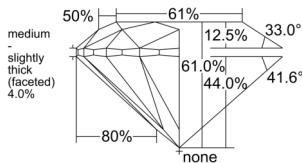

GIA®

FACSIMILE

GIA REPORT 2544506144

Verify this report at GIA.edu

GIA NATURAL DIAMOND DOSSIER®

January 23, 2026
GIA Report Number 2544506144
Shape and Cutting Style ..... Round Brilliant
Measurements ..... 5.05 - 5.08 x 3.09 mm

GRADING RESULTS

Carat Weight ..... 0.49 carat
Color Grade ..... E
Clarity Grade VS1
Cut Grade ..... Excellent

ADDITIONAL GRADING INFORMATION

Polish ..... Excellent
Symmetry ..... Excellent
Fluorescence ..... None
Clarity Characteristics..... Cloud, Crystal, Needle, Pinpoint
Inscription(s): GIA 2544506144

PROPORTIONS

Profile to actual proportions