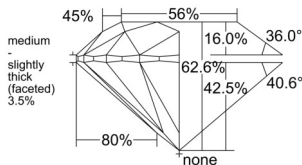

GIA®

FACSIMILE

GIA REPORT 2544515801

Verify this report at GIA.edu

GIA NATURAL DIAMOND DOSSIER®

January 27, 2026
GIA Report Number 2544515801
Shape and Cutting Style ..... Round Brilliant
Measurements ..... 6.01 - 6.03 x 3.77 mm

GRADING RESULTS

Carat Weight ..... 0.84 carat
Color Grade ..... D
Clarity Grade VS1
Cut Grade ..... Excellent

ADDITIONAL GRADING INFORMATION

Polish ..... Excellent
Symmetry ..... Excellent
Fluorescence ..... None
Clarity Characteristics ..... Cloud, Pinpoint
Inscription(s): GIA 2544515801

PROPORTIONS

GRADING SCALES

GIA COLOR SCALE	GIA CLARITY SCALE	GIA CUT SCALE	
D	FLAWLESS	EXCELLENT	
E	INTERNALLY FLAWLESS		
F		VVS₁	VERY GOOD
G	VVS₂		
H	VS₁	GOOD	
I	VS₂		
J	SI₁	FAIR	
K	SI₂		
L	I₁	POOR	
M	I₂		
N	I₃		
O			
P			
Q			
R			
S			
T			
U			
V			
W			
X			
Y			
Z