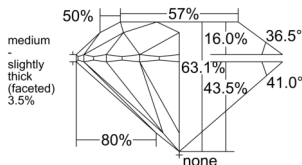

GIA®

FACSIMILE

GIA REPORT 2544528437

Verify this report at GIA.edu

GIA NATURAL DIAMOND DOSSIER®

January 28, 2026
GIA Report Number 2544528437
Shape and Cutting Style ..... Round Brilliant
Measurements ..... 6.10 - 6.15 x 3.86 mm

GRADING RESULTS

Carat Weight ..... 0.90 carat
Color Grade ..... G
Clarity Grade VS1
Cut Grade ..... Excellent

ADDITIONAL GRADING INFORMATION

Polish ..... Excellent
Symmetry ..... Excellent
Fluorescence ..... None
Clarity Characteristics..... Cloud, Crystal, Pinpoint
Inscription(s): GIA 2544528437

PROPORTIONS

GRADING SCALES

GIA COLOR SCALE

COLORLESS	D
	E
	F
	G
	H
	I
	J
NEAR COLORLESS	K
	L
FAIN	M
	N
	O
	P
	Q
VERY LIGHT	R
	S
	T
	U
	V
	W
	X
	Y
LIGHT	Z

GIA CLARITY SCALE

FLAWLESS	INTERNAL FLAWLESS	
		FLAWLESS
VERY VERY SLIGHTLY INCLUDED	VVS₁	
	VVS₂	
VERY SLIGHTLY INCLUDED	VS₁	
	VS₂	
SLIGHTLY INCLUDED	SI₁	
	SI₂	
INCLUDED	I₁	
	I₂	
	I₃	

GIA CUT SCALE

EXCELLENT
VERY GOOD
GOOD
FAIR
POOR