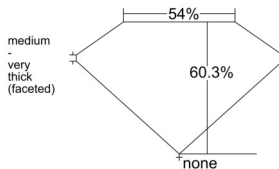

GIA®

FACSIMILE

GIA REPORT 2544532247

Verify this report at GIA.edu

GIA NATURAL DIAMOND DOSSIER®

January 29, 2026
GIA Report Number 2544532247
Shape and Cutting Style ..... Heart Brilliant
Measurements ..... 4.40 x 5.02 x 3.02 mm

GRADING RESULTS

Carat Weight ..... 0.41 carat
Color Grade ..... F
Clarity Grade VS1

ADDITIONAL GRADING INFORMATION

Polish ..... Excellent
Symmetry ..... Very Good
Fluorescence ..... None
Clarity Characteristics ..... Crystal
Inscription(s): GIA 2544532247

PROPORTIONS

Profile not to actual proportions

GRADING SCALES

GIA COLOR SCALE		GIA CLARITY SCALE			
COLORLESS	D	VERY VERY SLIGHTLY INCLUDED	FLAWLESS		
	E		INTERNALLY FLAWLESS		
	F		VVS₁		
	G		VVS₂		
	NEAR COLORLESS	H	VERY SLIGHTLY INCLUDED	VS₁	
		I		VS₂	
		FAINT	J	SLIGHTLY INCLUDED	I₁
			K		I₂
	L		I₃		
	M				
N					
O					
VERT LIGHT	P	INCLUDED			
	Q				
	R				
	S				
	T				
	U				
	V				
	W				
LIGHT	X				
	Y				
	Z