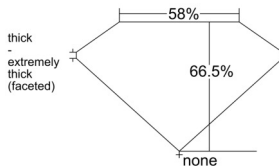

GIA®

FACSIMILE

GIA REPORT 2544564418

Verify this report at GIA.edu

GIA NATURAL DIAMOND DOSSIER®

February 02, 2026

GIA Report Number 2544564418

Shape and Cutting Style ..... Marquise Brilliant

Measurements ..... 7.35 x 4.11 x 2.73 mm

GRADING RESULTS

Carat Weight ..... 0.50 carat

Color Grade ..... G

Clarity Grade VS1

ADDITIONAL GRADING INFORMATION

Polish ..... Very Good

Symmetry ..... Very Good

Fluorescence ..... Medium Blue

Clarity Characteristics ..... Crystal, Pinpoint

Inscription(s): GIA 2544564418

PROPORTIONS

Profile not to actual proportions

GRADING SCALES

GIA COLOR SCALE		GIA CLARITY SCALE	
COLORLESS	D	VERY VERY SLIGHTLY INCLUDED	FLAWLESS
	E		INTERNALLY FLAWLESS
	F		VVS₁
	G		VVS₂
	H		VS₁
	I		VS₂
	J		SI₁
	K		SI₂
	L		I₁
	M		I₂
NEAR COLORLESS	N	SLIGHTLY INCLUDED	I₃
	O		
	P		
	Q		
FAINT	R		
	S		
	T		
	U		
VERY LIGHT	V		
	W		
	X		
	Y		
LIGHT	Z