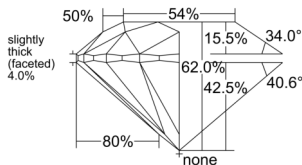

GIA®

FACSIMILE

GIA REPORT 2544568171

Verify this report at GIA.edu

GIA NATURAL DIAMOND DOSSIER®

February 05, 2026

GIA Report Number 2544568171

Shape and Cutting Style ..... Round Brilliant

Measurements ..... 4.90 - 4.92 x 3.05 mm

GRADING RESULTS

Carat Weight ..... 0.45 carat

Color Grade ..... F

Clarity Grade VS1

Cut Grade ..... Excellent

ADDITIONAL GRADING INFORMATION

Polish ..... Excellent

Symmetry ..... Excellent

Fluorescence ..... None

Clarity Characteristics ..... Feather, Needle, Pinpoint

Inscription(s): GIA 2544568171

PROPORTIONS

Profile to actual proportions