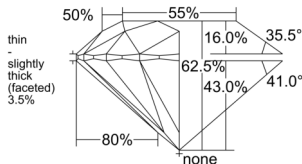

GIA®

FACSIMILE

GIA REPORT 2544588333

Verify this report at GIA.edu

GIA NATURAL DIAMOND DOSSIER®

February 05, 2026
GIA Report Number 2544588333
Shape and Cutting Style ..... Round Brilliant
Measurements ..... 4.86 - 4.90 x 3.05 mm

GRADING RESULTS

Carat Weight ..... 0.44 carat
Color Grade ..... J
Clarity Grade VS2
Cut Grade ..... Excellent

ADDITIONAL GRADING INFORMATION

Polish ..... Excellent
Symmetry ..... Excellent
Fluorescence ..... None
Clarity Characteristics ..... Cloud
Inscription(s): GIA 2544588333

PROPORTIONS

GRADING SCALES

GIA COLOR SCALE	GIA CLARITY SCALE	GIA CUT SCALE	
D	FLAWLESS	EXCELLENT	
E	INTERNALLY FLAWLESS		
F		VVS₁	VERY GOOD
G	VVS₂		
H	VS₁	GOOD	
I	VS₂		
J	SI₁	FAIR	
K	SI₂		
L	I₁	POOR	
M	I₂		
N	I₃		
O			
P			
Q			
R			
S			
T			
U			
V			
W			
X			
Y			
Z