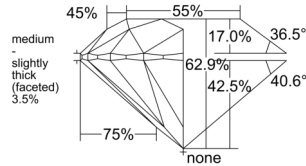

GIA®

FACSIMILE

GIA REPORT 2544590243

Verify this report at GIA.edu

GIA NATURAL DIAMOND DOSSIER®

February 05, 2026
GIA Report Number 2544590243
Shape and Cutting Style ..... Round Brilliant
Measurements ..... 5.63 - 5.67 x 3.55 mm

GRADING RESULTS

Carat Weight ..... 0.70 carat
Color Grade ..... H
Clarity Grade VS2
Cut Grade ..... Excellent

ADDITIONAL GRADING INFORMATION

Polish ..... Excellent
Symmetry ..... Excellent
Fluorescence ..... None
Clarity Characteristics ..... Crystal
Inscription(s): GIA 2544590243

PROPORTIONS

Profile to actual proportions