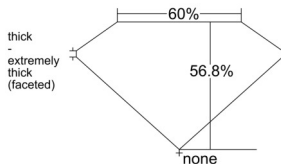

GIA®

FACSIMILE

GIA REPORT 2544602551

Verify this report at GIA.edu

GIA NATURAL DIAMOND DOSSIER®

February 06, 2026
GIA Report Number 2544602551
Shape and Cutting Style ..... Heart Brilliant
Measurements ..... 4.96 x 5.45 x 3.10 mm

GRADING RESULTS

Carat Weight ..... 0.50 carat
Color Grade ..... E
Clarity Grade VVS2

ADDITIONAL GRADING INFORMATION

Polish ..... Excellent
Symmetry ..... Very Good
Fluorescence ..... Medium Blue
Clarity Characteristics..... Pinpoint, Feather, Indented Natural
Inscription(s): GIA 2544602551

PROPORTIONS

Profile not to actual proportions

GRADING SCALES

GIA COLOR SCALE		GIA CLARITY SCALE			
COLORLESS	D	VERY VERY SLIGHTLY INCLUDED	FLAWLESS		
	E		INTERNALLY FLAWLESS		
	F	VERY SLIGHTLY INCLUDED	VVS₁		
	G		VVS₂		
	H		VS₁		
	NEAR COLORLESS	I	SLIGHTLY INCLUDED	VS₂	
		J		SI₁	
		FAINT	K	INCLUDED	SI₂
			L		I₁
			M		I₂
VERT LIGHT	N	LIGHT	I₃		
	O				
	P				
	Q				
	R