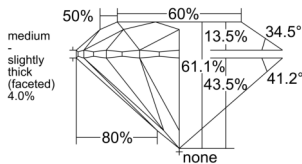

GIA®

FACSIMILE

GIA REPORT 2544626857

Verify this report at GIA.edu

GIA NATURAL DIAMOND DOSSIER®

February 12, 2026
GIA Report Number 2544626857
Shape and Cutting Style ..... Round Brilliant
Measurements ..... 4.72 - 4.75 x 2.90 mm

GRADING RESULTS

Carat Weight ..... 0.40 carat
Color Grade ..... K
Clarity Grade VVS1
Cut Grade ..... Excellent

ADDITIONAL GRADING INFORMATION

Polish ..... Excellent
Symmetry ..... Excellent
Fluorescence ..... Faint
Clarity Characteristics ..... Pinpoint
Inscription(s): GIA 2544626857

PROPORTIONS

Profile to actual proportions

GRADING SCALES

GIA COLOR SCALE	GIA CLARITY SCALE	GIA CUT SCALE
COLORESS	FLAWLESS	EXCELLENT
D	INTERNALLY FLAWLESS	
E	VVS₁	VERY GOOD
F		
G	VS₁	GOOD
H		
I	SI₁	FAIR
J		
K	I₁	POOR
L		
M	I₂	
N		
O	I₃	
P		
Q		
R		
S		
T		
U		
V		
W		
X		
Y		
Z