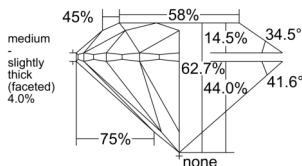

GIA®

FACSIMILE

GIA REPORT 2544636064

Verify this report at GIA.edu

GIA NATURAL DIAMOND DOSSIER®

February 12, 2026
GIA Report Number 2544636064
Shape and Cutting Style ..... Round Brilliant
Measurements ..... 3.85 - 3.87 x 2.42 mm

GRADING RESULTS

Carat Weight ..... 0.22 carat
Color Grade ..... H
Clarity Grade VS1
Cut Grade ..... Excellent

ADDITIONAL GRADING INFORMATION

Polish ..... Excellent
Symmetry ..... Excellent
Fluorescence ..... None
Clarity Characteristics ..... Cloud
Inscription(s): GIA 2544636064

PROPORTIONS

Profile to actual proportions