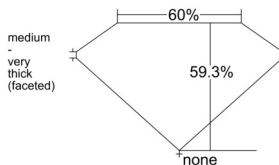

GIA®

FACSIMILE

GIA REPORT 2544678944

Verify this report at GIA.edu

GIA NATURAL DIAMOND DOSSIER®

February 20, 2026
GIA Report Number **2544678944**
Shape and Cutting Style ..... **Heart Brilliant**
Measurements ..... **5.62 x 6.52 x 3.87 mm**

GRADING RESULTS

Carat Weight ..... **0.81 carat**
Color Grade ..... **E**
Clarity Grade **VS1**

ADDITIONAL GRADING INFORMATION

Polish ..... **Excellent**
Symmetry ..... **Very Good**
Fluorescence ..... **None**
Clarity Characteristics..... **Crystal, Feather, Needle, Pinpoint**
Inscription(s): **GIA 2544678944**

PROPORTIONS

Profile not to actual proportions

GRADING SCALES

GIA COLOR SCALE		GIA CLARITY SCALE			
COLORLESS	D	VERY VERY SLIGHTLY INCLUDED	FLAWLESS		
	E		INTERNALLY FLAWLESS		
	F	VERY SLIGHTLY INCLUDED	VVS₁		
	G		VVS₂		
	H		VS₁		
	NEAR COLORLESS	I	SLIGHTLY INCLUDED	VS₂	
		J		SI₁	
		FAINT	K	INCLUDED	SI₂
			L		I₁
			M		I₂
VERT LIGHT	N	LIGHT	I₃		
	O				
	P				
	Q				
	R