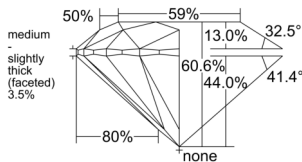

GIA®

FACSIMILE

GIA REPORT 2544689784

Verify this report at GIA.edu

GIA NATURAL DIAMOND DOSSIER®

February 23, 2026
GIA Report Number 2544689784
Shape and Cutting Style ..... Round Brilliant
Measurements ..... 4.01 - 4.03 x 2.44 mm

GRADING RESULTS

Carat Weight ..... 0.24 carat
Color Grade ..... E
Clarity Grade VS2
Cut Grade ..... Excellent

ADDITIONAL GRADING INFORMATION

Polish ..... Excellent
Symmetry ..... Excellent
Fluorescence ..... None
Clarity Characteristics ..... Cloud, Crystal
Inscription(s): GIA 2544689784

PROPORTIONS

GRADING SCALES

GIA COLOR SCALE	GIA CLARITY SCALE	GIA CUT SCALE	
D	FLAWLESS	EXCELLENT	
E	INTERNALLY FLAWLESS		
F		VVS₁	VERY GOOD
G	VVS₂		
H	VS₁	GOOD	
I	VS₂		
J	SI₁	FAIR	
K	SI₂		
L	I₁	POOR	
M	I₂		
N	I₃		
O			
P			
Q			
R			
S			
T			
U			
V			
W			
X			
Y			
Z