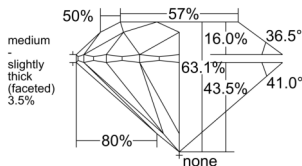

GIA®

FACSIMILE

GIA REPORT 2544709542

Verify this report at GIA.edu

GIA NATURAL DIAMOND DOSSIER®

February 26, 2026
GIA Report Number 2544709542
Shape and Cutting Style ..... Round Brilliant
Measurements ..... 4.87 - 4.90 x 3.08 mm

GRADING RESULTS

Carat Weight ..... 0.45 carat
Color Grade ..... H
Clarity Grade VVS1
Cut Grade ..... Excellent

ADDITIONAL GRADING INFORMATION

Polish ..... Excellent
Symmetry ..... Excellent
Fluorescence ..... None
Clarity Characteristics ..... Cloud, Feather
Inscription(s): GIA 2544709542

PROPORTIONS

GRADING SCALES

GIA COLOR SCALE

COLOREDNESS	D
	E
	F
	G
	H
	I
	J
NEAR COLORLESS	K
	L
Faint	M
	N
	O
	P
Very Light	Q
	R
	S
	T
	U
	V
Light	W
	X
	Y
	Z

GIA CLARITY SCALE

VERY VERY SLIGHTLY INCLUDED	FLAWLESS
	INTERNALLY FLAWLESS
VERY SLIGHTLY INCLUDED	VVS₁
	VVS₂
SLIGHTLY INCLUDED	VS₁
	VS₂
INCLUDED	SI₁
	SI₂
	I₁
	I₂
	I₃

GIA CUT SCALE

EXCELLENT
VERY GOOD
GOOD
FAIR
POOR