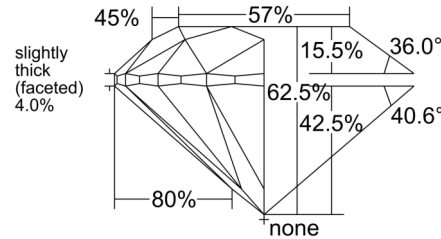

GIA NATURAL DIAMOND GRADING REPORT

February 26, 2026
GIA Report Number 2544716321
Shape and Cutting Style ..... Round Brilliant
Measurements ..... 9.16 - 9.20 x 5.74 mm

GRADING RESULTS

Carat Weight ..... 3.03 carat
Color Grade L
Clarity Grade SI1
Cut Grade ..... Excellent

ADDITIONAL GRADING INFORMATION

Polish ..... Excellent
Symmetry ..... Excellent
Fluorescence ..... None
Inscription(s): GIA 2544716321

Comments: Clouds, pinpoints and surface graining are not shown.

PROPORTIONS

Profile to actual proportions