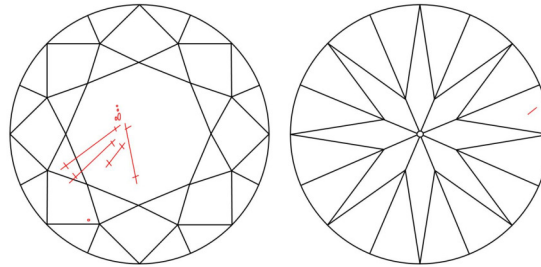

GIA NATURAL DIAMOND GRADING REPORT

February 26, 2026
 GIA Report Number 2544716321
 Shape and Cutting Style Round Brilliant
 Measurements 9.16 - 9.20 x 5.74 mm

GRADING RESULTS

Carat Weight 3.03 carat
 Color Grade L
 Clarity Grade SI1
 Cut Grade Excellent

ADDITIONAL GRADING INFORMATION

Polish Excellent
 Symmetry Excellent
 Fluorescence None
 Inscription(s): GIA 2544716321

Comments: Clouds, pinpoints and surface graining are not shown.

PROPORTIONS

Profile to actual proportions

CLARITY CHARACTERISTICS

KEY TO SYMBOLS*

-  Twinning Wisp
-  Crystal
-  Feather

* Red symbols denote internal characteristics (inclusions). Green or black symbols denote external characteristics (blemishes). Diagram is an approximate representation of the diamond, and symbols shown indicate type, position, and approximate size of clarity characteristics. All clarity characteristics may not be shown. Details of finish are not shown.