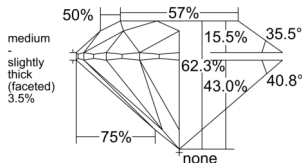

GIA®

FACSIMILE

GIA REPORT 2544722076

Verify this report at GIA.edu

GIA NATURAL DIAMOND DOSSIER®

February 27, 2026
GIA Report Number 2544722076
Shape and Cutting Style ..... Round Brilliant
Measurements ..... 4.70 - 4.72 x 2.93 mm

GRADING RESULTS

Carat Weight ..... 0.40 carat
Color Grade ..... D
Clarity Grade S11
Cut Grade ..... Excellent

ADDITIONAL GRADING INFORMATION

Polish ..... Excellent
Symmetry ..... Excellent
Fluorescence ..... None
Clarity Characteristics ..... Crystal
Inscription(s): GIA 2544722076

PROPORTIONS

Profile to actual proportions

GRADING SCALES

GIA COLOR SCALE

COLOREDNESS	D
	E
	F
	G
	H
	I
	J
NEAR COLORLESS	K
	L
FAIN	M
	N
	O
	P
VERY LIGHT	R
	S
	T
	U
	V
	W
	X
	Y
LIGHT	Z

GIA CLARITY SCALE

FLAWLESS	VERY VERY SLIGHTLY INCLUDED	VS₁	VS₂	SL₁	SL₂	I₁	I₂	I₃	
									VERY SLIGHTLY INCLUDED
INTERNALLY FLAWLESS									

GIA CUT SCALE

EXCELLENT
VERY GOOD
GOOD
FAIR
POOR