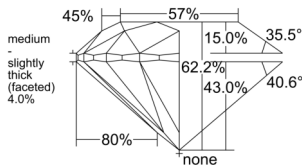

GIA®

FACSIMILE

GIA REPORT 2544735144

Verify this report at GIA.edu

GIA NATURAL DIAMOND DOSSIER®

March 09, 2026
GIA Report Number 2544735144
Shape and Cutting Style ..... Round Brilliant
Measurements ..... 4.88 - 4.91 x 3.04 mm

GRADING RESULTS

Carat Weight ..... 0.45 carat
Color Grade ..... D
Clarity Grade VVS2
Cut Grade ..... Excellent

ADDITIONAL GRADING INFORMATION

Polish ..... Excellent
Symmetry ..... Excellent
Fluorescence ..... None
Clarity Characteristics ..... Pinpoint
Inscription(s): GIA 2544735144

PROPORTIONS

Profile to actual proportions

GRADING SCALES

GIA COLOR SCALE	GIA CLARITY SCALE	GIA CUT SCALE	
D	FLAWLESS	EXCELLENT	
E	INTERNALLY FLAWLESS		
F		VVS₁	VERY GOOD
G	VVS₂		
H	VS₁	GOOD	
I	VS₂		
J	SI₁	FAIR	
K	SI₂		
L	I₁	POOR	
M	I₂		
N	I₃		
O			
P			
Q			
R			
S			
T			
U			
V			
W			
X			
Y			
Z