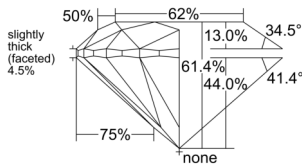

GIA®

FACSIMILE

GIA REPORT 2544753059

Verify this report at GIA.edu

GIA NATURAL DIAMOND DOSSIER®

March 05, 2026
GIA Report Number 2544753059
Shape and Cutting Style ..... Round Brilliant
Measurements ..... 5.64 - 5.69 x 3.48 mm

GRADING RESULTS

Carat Weight ..... 0.70 carat
Color Grade ..... H
Clarity Grade VS2
Cut Grade ..... Excellent

ADDITIONAL GRADING INFORMATION

Polish ..... Excellent
Symmetry ..... Excellent
Fluorescence ..... None
Clarity Characteristics ..... Cloud, Crystal
Inscription(s): GIA 2544753059

PROPORTIONS

Profile to actual proportions