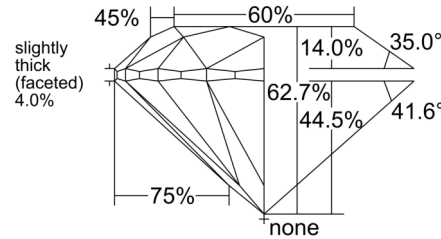

GIA REPORT
2544759796

Verify this report at GIA.edu

FACSIMILE

This is a digital representation of the original GIA Report. This representation might not be accepted in lieu of the original GIA Report in certain circumstances. The original GIA Report includes certain security features which are not reproducible on this facsimile.

GIA NATURAL DIAMOND GRADING REPORT

March 09, 2026
GIA Report Number 2544759796
Shape and Cutting Style ..... Round Brilliant
Measurements ..... 9.58 - 9.66 x 6.04 mm

GRADING RESULTS

Carat Weight ..... 3.50 carat
Color Grade I
Clarity Grade VS1
Cut Grade ..... Excellent

ADDITIONAL GRADING INFORMATION

Polish ..... Excellent
Symmetry ..... Excellent
Fluorescence ..... None
Inscription(s): GIA 2544759796
Comments: Additional pinpoints are not shown.

PROPORTIONS

Profile to actual proportions