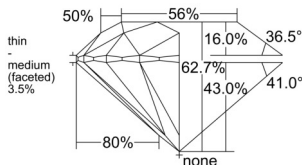

GIA®

FACSIMILE

GIA REPORT 2544897921

Verify this report at GIA.edu

GIA NATURAL DIAMOND DOSSIER®

March 26, 2026
GIA Report Number 2544897921
Shape and Cutting Style ..... Round Brilliant
Measurements ..... 4.94 - 4.97 x 3.11 mm

GRADING RESULTS

Carat Weight ..... 0.47 carat
Color Grade ..... D
Clarity Grade VS2
Cut Grade ..... Excellent

ADDITIONAL GRADING INFORMATION

Polish ..... Excellent
Symmetry ..... Excellent
Fluorescence ..... Strong Blue
Clarity Characteristics ..... Cloud, Crystal
Inscription(s): GIA 2544897921

PROPORTIONS

GRADING SCALES

GIA COLOR SCALE	GIA CLARITY SCALE	GIA CUT SCALE
COLOURLESS	FLAWLESS	EXCELLENT
D	INTERNALLY FLAWLESS	
E	VVS₁	VERY GOOD
F		
G	VVS₂	
H	VS₁	GOOD
I		
J	VS₂	
K	SI₁	FAIR
L		
M	SI₂	
N	I₁	POOR
O		
P	I₂	
Q	I₃	
R		
S		
T		
U		
V		
W		
X		
Y		
Z