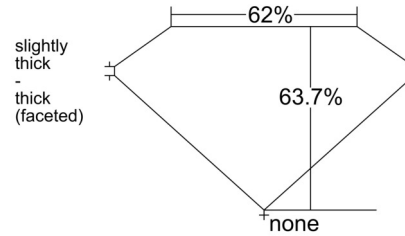

GIA NATURAL DIAMOND GRADING REPORT

March 31, 2026
GIA Report Number 2544924355
Shape and Cutting Style Oval Brilliant
Measurements 9.59 x 6.60 x 4.20 mm

GRADING RESULTS

Carat Weight 1.72 carat
Color Grade G
Clarity Grade VS1

Profile not to actual proportions

CLARITY CHARACTERISTICS

KEY TO SYMBOLS*

- Crystal
- ∖ Needle
- Pinpoint

* Red symbols denote internal characteristics (inclusions). Green or black symbols denote external characteristics (blemishes). Diagram is an approximate representation of the diamond, and symbols shown indicate type, position, and approximate size of clarity characteristics. All clarity characteristics may not be shown. Details of finish are not shown.