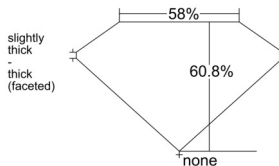

GIA®

FACSIMILE

GIA REPORT 2544939563

Verify this report at GIA.edu

GIA NATURAL DIAMOND DOSSIER®

April 02, 2026
GIA Report Number 2544939563
Shape and Cutting Style ..... Heart Brilliant
Measurements ..... 5.16 x 5.85 x 3.56 mm

GRADING RESULTS

Carat Weight ..... 0.61 carat
Color Grade I
Clarity Grade ..... Internally Flawless

ADDITIONAL GRADING INFORMATION

Polish ..... Excellent
Symmetry ..... Excellent
Fluorescence ..... None
Clarity Characteristics ..... Minor Details of Polish
Inscription(s): GIA 2544939563

PROPORTIONS

Profile not to actual proportions

GRADING SCALES

GIA COLOR SCALE		GIA CLARITY SCALE				
COLORLESS	D	VERY VERY SLIGHTLY INCLUDED	FLAWLESS			
	E		INTERNALLY FLAWLESS			
	F		VVS₁			
	NEAR COLORLESS	G	VERY SLIGHTLY INCLUDED	VVS₂		
		H		VS₁		
		FAINT	I	SLIGHTLY INCLUDED	VS₂	
			J		SI₁	
			LIGHT	K	INCLUDED	SI₂
	L	I₁				
	M	I₂				
N	NOT GRADED	I₃				
O						
P						
Q						
R						
S						
T						
U						
V						
W						
X						
Y						
Z