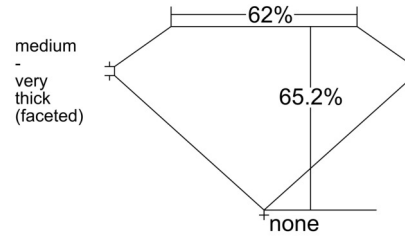

PROPORTIONS

Profile not to actual proportions