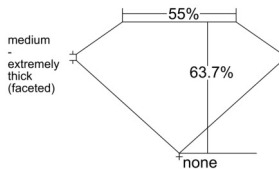

GIA®

FACSIMILE

GIA REPORT 2544958935

Verify this report at GIA.edu

GIA NATURAL DIAMOND DOSSIER®

April 07, 2026
GIA Report Number 2544958935
Shape and Cutting Style ..... Heart Brilliant
Measurements ..... 4.81 x 4.87 x 3.10 mm

GRADING RESULTS

Carat Weight ..... 0.42 carat
Color Grade ..... G
Clarity Grade S11

ADDITIONAL GRADING INFORMATION

Polish ..... Good
Symmetry ..... Good
Fluorescence ..... Faint
Clarity Characteristics ..... Crystal, Cloud, Feather
Inscription(s): GIA 2544958935

PROPORTIONS

Profile not to actual proportions

GRADING SCALES

GIA COLOR SCALE		GIA CLARITY SCALE			
COLORLESS	D	VERY VERY SLIGHTLY INCLUDED	FLAWLESS		
	E		INTERNALLY FLAWLESS		
	F	VERY SLIGHTLY INCLUDED	VVS₁		
	G		VVS₂		
	H		VS₁		
	NEAR COLORLESS	I	SLIGHTLY INCLUDED	VS₂	
		J		S1₁	
		FAINT	K	INCLUDED	S1₂
			L		I₁
			M		I₂
VERT LIGHT	N	LIGHT	I₃		
	O				
	P				
	Q				
	R