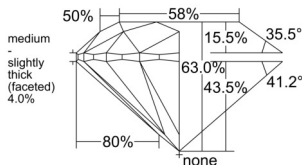

GIA®

FACSIMILE

GIA REPORT 2544974409

Verify this report at GIA.edu

GIA NATURAL DIAMOND DOSSIER®

April 06, 2026
GIA Report Number 2544974409
Shape and Cutting Style ..... Round Brilliant
Measurements ..... 6.09 - 6.13 x 3.85 mm

GRADING RESULTS

Carat Weight ..... 0.90 carat
Color Grade ..... D
Clarity Grade S11
Cut Grade ..... Excellent

ADDITIONAL GRADING INFORMATION

Polish ..... Excellent
Symmetry ..... Excellent
Fluorescence ..... Faint
Clarity Characteristics..... Crystal, Feather, Cavity
Inscription(s): GIA 2544974409

PROPORTIONS

GRADING SCALES

GIA COLOR SCALE	GIA CLARITY SCALE	GIA CUT SCALE
COLOREDNESS	FLAWLESS	EXCELLENT
D	INTERNALLY FLAWLESS	
E	VVS₁	VERY GOOD
F		
G	VS₁	GOOD
H		
I	SI₁	FAIR
J		
K	I₁	POOR
L		
M	I₂	
N	I₃	
O		
P		
Q		
R		
S		
T		
U		
V		
W		
X		
Y		
Z