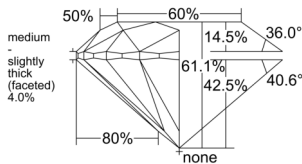

GIA®

FACSIMILE

GIA REPORT 2544977311

Verify this report at GIA.edu

GIA NATURAL DIAMOND DOSSIER®

April 08, 2026
GIA Report Number 2544977311
Shape and Cutting Style ..... Round Brilliant
Measurements ..... 5.05 - 5.09 x 3.10 mm

GRADING RESULTS

Carat Weight ..... 0.50 carat
Color Grade L
Clarity Grade VS1
Cut Grade ..... Excellent

ADDITIONAL GRADING INFORMATION

Polish ..... Excellent
Symmetry ..... Excellent
Fluorescence ..... None
Clarity Characteristics ..... Cloud, Feather, Pinpoint
Inspection(s): GIA 2544977311

PROPORTIONS

Profile to actual proportions

GRADING SCALES

GIA COLOR SCALE

COLORLESS	D
	E
	F
	G
	H
	I
	J
NEAR COLORLESS	K
	L
FAIN	M
	N
	O
	P
	Q
VERY LIGHT	R
	S
	T
	U
	V
	W
	X
	Y
LIGHT	Z

GIA CLARITY SCALE

	FLAWLESS
	INTERNALLY FLAWLESS
VERY VERY SLIGHTLY INCLUDED	VVS₁
	VVS₂
VERY SLIGHTLY INCLUDED	VS₁
	VS₂
SLIGHTLY INCLUDED	SI₁
	SI₂
	I₁
	I₂
INCLUDED	I₃

GIA CUT SCALE

	EXCELLENT
	VERY GOOD
	GOOD
	FAIR
	POOR