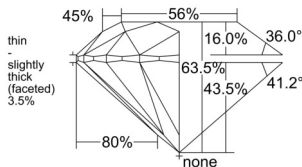

GIA®

FACSIMILE

GIA REPORT 2544977731

Verify this report at gia.edu

GIA NATURAL DIAMOND DOSSIER®

April 07, 2026
GIA Report Number 2544977731
Shape and Cutting Style ..... Round Brilliant
Measurements ..... 5.18 - 5.22 x 3.30 mm

GRADING RESULTS

Carat Weight ..... 0.55 carat
Color Grade ..... G
Clarity Grade VS2
Cut Grade ..... Excellent

ADDITIONAL GRADING INFORMATION

Polish ..... Excellent
Symmetry ..... Excellent
Fluorescence ..... None
Clarity Characteristics ..... Cloud, Crystal
Inscription(s): GIA 2544977731

PROPORTIONS

GRADING SCALES

GIA COLOR SCALE

COLORLESS	D
	E
	F
	G
	H
	I
	J
NEAR COLORLESS	K
	L
	M
FAIN	N
	O
	P
	Q
	R
	S
	T
	U
	V
	W
	X
	Y
LIGHT	Z

GIA CLARITY SCALE

FLAWLESS	INTERNAL FLAWLESS	
		FLAWLESS
VERY VERY SLIGHTLY INCLUDED	VVS₁	
	VVS₂	
VERY SLIGHTLY INCLUDED	VS₁	
	VS₂	
SLIGHTLY INCLUDED	SI₁	
	SI₂	
INCLUDED	I₁	
	I₂	
	I₃	

GIA CUT SCALE

EXCELLENT
VERY GOOD
GOOD
FAIR
POOR