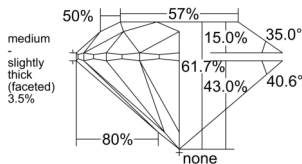

GIA®

FACSIMILE

GIA REPORT 2544992748

Verify this report at GIA.edu

GIA NATURAL DIAMOND DOSSIER®

April 08, 2026
GIA Report Number 2544992748
Shape and Cutting Style ..... Round Brilliant
Measurements ..... 4.88 - 4.91 x 3.02 mm

GRADING RESULTS

Carat Weight ..... 0.45 carat
Color Grade ..... H
Clarity Grade VVS2
Cut Grade ..... Excellent

ADDITIONAL GRADING INFORMATION

Polish ..... Excellent
Symmetry ..... Excellent
Fluorescence ..... None
Clarity Characteristics ..... Cloud, Pinpoint
Inscription(s): GIA 2544992748

PROPORTIONS

GRADING SCALES

GIA COLOR SCALE

COLORLESS	D
	E
	F
	G
	H
	I
NEAR COLORLESS	J
	K
	L
FAIN	M
	N
	O
	P
VERY LIGHT	Q
	R
	S
	T
	U
	V
	W
	X
	Y
LIGHT	Z

GIA CLARITY SCALE

FLAWLESS	INTERNAL FLAWLESS	
		FLAWLESS
VERY VERY SLIGHTLY INCLUDED	VVS₁	
	VVS₂	
VERY SLIGHTLY INCLUDED	VS₁	
	VS₂	
SLIGHTLY INCLUDED	SI₁	
	SI₂	
INCLUDED	I₁	
	I₂	
	I₃	

GIA CUT SCALE

EXCELLENT
VERY GOOD
GOOD
FAIR
POOR