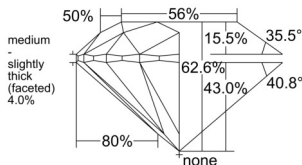

GIA®

FACSIMILE

GIA REPORT 2544997689

Verify this report at GIA.edu

GIA NATURAL DIAMOND DOSSIER®

April 11, 2026
GIA Report Number 2544997689
Shape and Cutting Style ..... Round Brilliant
Measurements ..... 4.84 - 4.86 x 3.04 mm

GRADING RESULTS

Carat Weight ..... 0.44 carat
Color Grade ..... H
Clarity Grade S11
Cut Grade ..... Excellent

ADDITIONAL GRADING INFORMATION

Polish ..... Excellent
Symmetry ..... Excellent
Fluorescence ..... None
Clarity Characteristics ..... Cloud
Inscription(s): GIA 2544997689

PROPORTIONS

Profile to actual proportions

GRADING SCALES

GIA COLOR SCALE

COLOURLESS	D
	E
	F
	G
	H
NEAR COLOURLESS	I
	J
	K
	L
FAIN	M
	N
	O
	P
VERY LIGHT	Q
	R
	S
	T
	U
	V
	W
	X
	Y
LIGHT	Z

GIA CLARITY SCALE

FLAWLESS	INTERNAL FLAWLESS	
		FLAWLESS
VERY VERY SLIGHTLY INCLUDED	VVS₁	
	VVS₂	
VERY SLIGHTLY INCLUDED	VS₁	
	VS₂	
SLIGHTLY INCLUDED	SI₁	
	SI₂	
INCLUDED	I₁	
	I₂	
	I₃	

GIA CUT SCALE

EXCELLENT
VERY GOOD
GOOD
FAIR
POOR