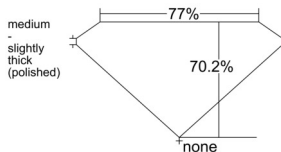

GIA®

FACSIMILE

GIA REPORT 2546045839

Verify this report at GIA.edu

GIA NATURAL DIAMOND DOSSIER®

November 19, 2025
GIA Report Number 2546045839
Shape and Cutting Style ..... Square Modified Brilliant
Measurements ..... 4.15 x 4.13 x 2.90 mm

GRADING RESULTS

Carat Weight ..... 0.40 carat
Color Grade ..... E
Clarity Grade SI1

ADDITIONAL GRADING INFORMATION

Polish ..... Good
Symmetry ..... Very Good
Fluorescence ..... None
Clarity Characteristics ..... Cloud, Crystal
Inspection(s): GIA 2546045839

PROPORTIONS

Profile not to actual proportions

GRADING SCALES

GIA COLOR SCALE		GIA CLARITY SCALE			
COLORLESS	D	VERY VERY SLIGHTLY INCLUDED	FLAWLESS		
	E		INTERNALLY FLAWLESS		
	F		VVS₁		
	G		VVS₂		
	NEAR COLORLESS	H	VERY SLIGHTLY INCLUDED	VS₁	
		I		VS₂	
		FAINT	J	SLIGHTLY INCLUDED	SI₁
			K		SI₂
	L		I₁		
	VERT LIGHT		M	INCLUDED	I₂
N			I₃		
O					
P					
LIGHT	Q				
	R				
	S				
	T				
	U				
	Z