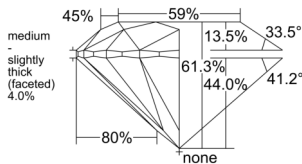

GIA®

FACSIMILE

GIA REPORT 2546056036

Verify this report at GIA.edu

GIA NATURAL DIAMOND DOSSIER®

November 20, 2025
GIA Report Number 2546056036
Shape and Cutting Style ..... Round Brilliant
Measurements ..... 4.77 - 4.80 x 2.93 mm

GRADING RESULTS

Carat Weight ..... 0.41 carat
Color Grade ..... E
Clarity Grade VVS1
Cut Grade ..... Excellent

ADDITIONAL GRADING INFORMATION

Polish ..... Excellent
Symmetry ..... Excellent
Fluorescence ..... None
Clarity Characteristics..... Pinpoint, Internal Graining
Inspection(s): GIA 2546056036

PROPORTIONS

Profile to actual proportions

GRADING SCALES

GIA COLOR SCALE

COLORLESS	D
	E
	F
	G
	H
	I
	J
NEAR COLORLESS	K
	L
Faint	M
	N
	O
	P
	Q
	R
	S
	T
	U
	V
	W
	X
	Y
Light	Z

GIA CLARITY SCALE

FLAWLESS	INTERNAL FLAWLESS		
		EXCELLENT	
VERY VERY SLIGHTLY INCLUDED	VVS₁	VERY GOOD	
VERY SLIGHTLY INCLUDED	VVS₂		
SLIGHTLY INCLUDED	VS₁	GOOD	
	VS₂		
INCLUDED	SI₁	FAIR	
	SI₂		
	I₁		
I₂	I₃	POOR