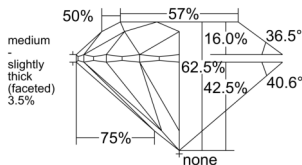

GIA®

FACSIMILE

GIA REPORT 2546056226

Verify this report at gia.edu

GIA NATURAL DIAMOND DOSSIER®

November 24, 2025
GIA Report Number 2546056226
Shape and Cutting Style ..... Round Brilliant
Measurements ..... 5.03 - 5.06 x 3.16 mm

GRADING RESULTS

Carat Weight ..... 0.50 carat
Color Grade ..... G
Clarity Grade VS2
Cut Grade ..... Excellent

ADDITIONAL GRADING INFORMATION

Polish ..... Excellent
Symmetry ..... Excellent
Fluorescence ..... None
Clarity Characteristics ..... Crystal, Cloud
Inscription(s): GIA 2546056226

PROPORTIONS

Profile to actual proportions