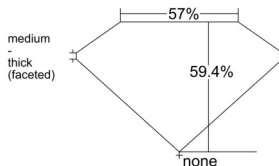

GIA®

FACSIMILE

GIA REPORT 2546058967

Verify this report at GIA.edu

GIA NATURAL DIAMOND DOSSIER®

November 20, 2025
GIA Report Number 2546058967
Shape and Cutting Style ..... Heart Brilliant
Measurements ..... 5.67 x 6.39 x 3.80 mm

GRADING RESULTS

Carat Weight ..... 0.81 carat
Color Grade ..... K
Clarity Grade VS1

ADDITIONAL GRADING INFORMATION

Polish ..... Excellent
Symmetry ..... Excellent
Fluorescence ..... None
Clarity Characteristics ..... Feather, Cloud
Inscription(s): GIA 2546058967

PROPORTIONS

Profile not to actual proportions

GRADING SCALES

GIA COLOR SCALE		GIA CLARITY SCALE			
COLORLESS	D	VERY VERY SLIGHTLY INCLUDED	FLAWLESS		
	E		INTERNALLY FLAWLESS		
	F		VVS₁		
	NEAR COLORLESS	G	VERY SLIGHTLY INCLUDED	VVS₂	
		H		VS₁	
		FANT	I	SLIGHTLY INCLUDED	VS₂
			J		SI₁
	LIGHT	K	INCLUDED	SI₂	
		L		I₁	
		M		I₂	
N		INCLUDED	I₃		
O					
P					
Q					
R					
S					
T					
U					
V					
W					
X					
Y					
Z