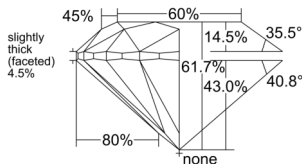

GIA®

FACSIMILE

GIA REPORT 2546064369

Verify this report at GIA.edu

GIA NATURAL DIAMOND DOSSIER®

November 20, 2025
GIA Report Number 2546064369
Shape and Cutting Style ..... Round Brilliant
Measurements ..... 5.62 - 5.66 x 3.48 mm

GRADING RESULTS

Carat Weight ..... 0.70 carat
Color Grade ..... D
Clarity Grade VS1
Cut Grade ..... Excellent

ADDITIONAL GRADING INFORMATION

Polish ..... Excellent
Symmetry ..... Excellent
Fluorescence ..... None
Clarity Characteristics ..... Cloud, Needle
Inscription(s): GIA 2546064369

PROPORTIONS

Profile to actual proportions