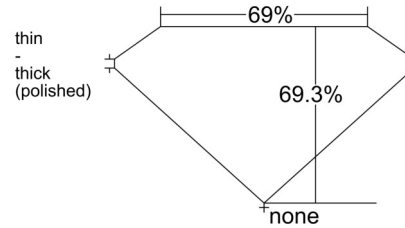

GIA NATURAL DIAMOND GRADING REPORT

November 24, 2025

GIA Report Number 2546076805

Shape and Cutting Style ..... Cut-Cornered Rectangular
Modified Brilliant

Measurements ..... 7.07 x 4.92 x 3.41 mm

GRADING RESULTS

Carat Weight ..... 1.00 carat

Color Grade ..... E

Clarity Grade SI2

ADDITIONAL GRADING INFORMATION

Polish ..... Excellent

Symmetry ..... Excellent

Fluorescence ..... None

Inscription(s): GIA 2546076805

Comments: Additional clouds are not shown. Pinpoints are not shown.

PROPORTIONS

Profile not to actual proportions