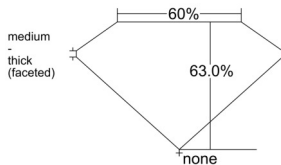

GIA®

FACSIMILE

GIA REPORT 2546077701

Verify this report at GIA.edu

GIA NATURAL DIAMOND DOSSIER®

November 21, 2025
GIA Report Number 2546077701
Shape and Cutting Style ..... Pear Brilliant
Measurements ..... 6.35 x 4.22 x 2.66 mm

GRADING RESULTS

Carat Weight ..... 0.42 carat
Color Grade ..... F
Clarity Grade VS1

ADDITIONAL GRADING INFORMATION

Polish ..... Very Good
Symmetry ..... Excellent
Fluorescence ..... None
Clarity Characteristics ..... Cloud, Crystal, Pinpoint
Inscription(s): GIA 2546077701

PROPORTIONS

Profile not to actual proportions

GRADING SCALES

GIA COLOR SCALE		GIA CLARITY SCALE			
COLORLESS	D	VERY VERY SLIGHTLY INCLUDED	FLAWLESS		
	E		INTERNALLY FLAWLESS		
	F	VERY SLIGHTLY INCLUDED	VVS₁		
	G		VVS₂		
	H		VS₁		
	NEAR COLORLESS	I	SLIGHTLY INCLUDED	VS₂	
		J		SI₁	
		FAINT	K	INCLUDED	SI₂
			L		I₁
	M		I₂		
VERT LIGHT	N		INCLUDED	I₃	
	O				
	P				
	Q				
LIGHT	R				
	S				
	T				
	U				
	V				
	Z