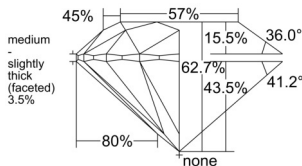

GIA®

FACSIMILE

GIA REPORT 2546081033

Verify this report at GIA.edu

GIA NATURAL DIAMOND DOSSIER®

November 25, 2025
GIA Report Number 2546081033
Shape and Cutting Style ..... Round Brilliant
Measurements ..... 6.14 - 6.18 x 3.86 mm

GRADING RESULTS

Carat Weight ..... 0.90 carat
Color Grade ..... E
Clarity Grade S11
Cut Grade ..... Excellent

ADDITIONAL GRADING INFORMATION

Polish ..... Excellent
Symmetry ..... Excellent
Fluorescence ..... Strong Blue
Clarity Characteristics ..... Cloud, Crystal
Inscription(s): GIA 2546081033

PROPORTIONS

Profile to actual proportions