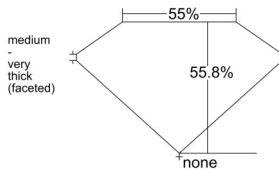

GIA®

FACSIMILE

GIA REPORT 2546087447

Verify this report at GIA.edu

GIA NATURAL DIAMOND DOSSIER®

November 25, 2025
GIA Report Number 2546087447
Shape and Cutting Style ..... Heart Brilliant
Measurements ..... 5.40 x 6.32 x 3.53 mm

GRADING RESULTS

Carat Weight ..... 0.70 carat
Color Grade ..... F
Clarity Grade SI1

ADDITIONAL GRADING INFORMATION

Polish ..... Excellent
Symmetry ..... Excellent
Fluorescence ..... None
Clarity Characteristics ..... Cloud, Crystal, Feather
Inscription(s): GIA 2546087447

PROPORTIONS

Profile not to actual proportions

GRADING SCALES

GIA COLOR SCALE		GIA CLARITY SCALE			
COLORLESS	D	VERY VERY SLIGHTLY INCLUDED	FLAWLESS		
	E		INTERNALLY FLAWLESS		
	F	VERY SLIGHTLY INCLUDED	VVS₁		
	G		VVS₂		
	H		VS₁		
	NEAR COLORLESS	I	SLIGHTLY INCLUDED	VS₂	
		J		SI₁	
		FAINT	K	INCLUDED	SI₂
			L		I₁
			M		I₂
VERT LIGHT	N	LIGHT	I₃		
	O				
	P				
	Q				
	R