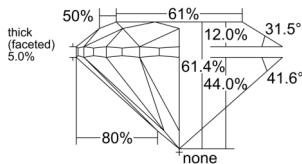

GIA®

FACSIMILE

GIA REPORT 2546097846

Verify this report at GIA.edu

GIA NATURAL DIAMOND DOSSIER®

November 26, 2025
GIA Report Number 2546097846
Shape and Cutting Style ..... Round Brilliant
Measurements ..... 5.65 - 5.67 x 3.47 mm

GRADING RESULTS

Carat Weight ..... 0.70 carat
Color Grade ..... H
Clarity Grade S11
Cut Grade ..... Very Good

ADDITIONAL GRADING INFORMATION

Polish ..... Excellent
Symmetry ..... Excellent
Fluorescence ..... None
Clarity Characteristics ..... Crystal, Feather
Inscription(s): GIA 2546097846

PROPORTIONS

Profile to actual proportions

GRADING SCALES

GIA COLOR SCALE	GIA CLARITY SCALE	GIA CUT SCALE	
D	FLAWLESS	EXCELLENT	
E	INTERNALLY FLAWLESS		
F		VVS₁	VERY GOOD
G	VVS₂		
H	VS₁	GOOD	
I	VS₂		
J	S1₁	FAIR	
K	S1₂		
L	I₁	POOR	
M	I₂		
N	I₃		
O			
P			
Q			
R			
S			
T			
U			
V			
W			
X			
Y			
Z