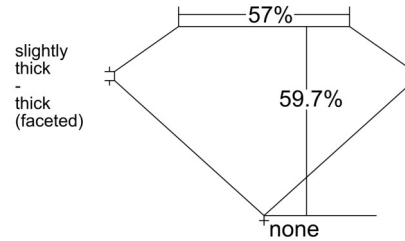

GIA NATURAL DIAMOND GRADING REPORT

December 01, 2025
 GIA Report Number 2546118048
 Shape and Cutting Style Oval Brilliant
 Measurements 10.01 x 6.37 x 3.80 mm

GRADING RESULTS

Carat Weight 1.61 carat
 Color Grade G
 Clarity Grade VS1

Profile not to actual proportions

CLARITY CHARACTERISTICS

KEY TO SYMBOLS*

- Crystal
- ∖ Needle

* Red symbols denote internal characteristics (inclusions). Green or black symbols denote external characteristics (blemishes). Diagram is an approximate representation of the diamond, and symbols shown indicate type, position, and approximate size of clarity characteristics. All clarity characteristics may not be shown. Details of finish are not shown.