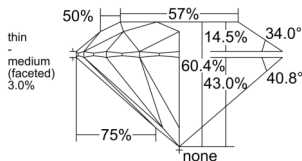

GIA®

FACSIMILE

GIA REPORT 2546129629

Verify this report at GIA.edu

GIA NATURAL DIAMOND DOSSIER®

December 02, 2025
GIA Report Number 2546129629
Shape and Cutting Style ..... Round Brilliant
Measurements ..... 5.00 - 5.05 x 3.04 mm

GRADING RESULTS

Carat Weight ..... 0.46 carat
Color Grade I
Clarity Grade VS2
Cut Grade ..... Excellent

ADDITIONAL GRADING INFORMATION

Polish ..... Excellent
Symmetry ..... Excellent
Fluorescence ..... None
Clarity Characteristics ..... Crystal
Inscription(s): GIA 2546129629

PROPORTIONS

GRADING SCALES

GIA COLOR SCALE	GIA CLARITY SCALE	GIA CUT SCALE	
D	FLAWLESS	EXCELLENT	
E	INTERNALLY FLAWLESS		
F		VVS₁	VERY GOOD
G	VVS₂		
H	VS₁	GOOD	
I	VS₂		
J	SI₁	FAIR	
K	SI₂		
L	I₁	POOR	
M	I₂		
N	I₃		
O			
P			
Q			
R			
S			
T			
U			
V			
W			
X			
Y			
Z