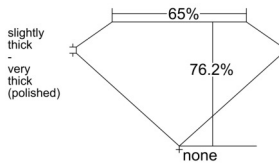

GIA®

FACSIMILE

GIA REPORT 2546129951

Verify this report at GIA.edu

GIA NATURAL DIAMOND DOSSIER®

December 01, 2025
GIA Report Number 2546129951
Shape and Cutting Style ..... Square Modified Brilliant
Measurements ..... 4.93 x 4.78 x 3.65 mm

GRADING RESULTS

Carat Weight ..... 0.74 carat
Color Grade ..... H
Clarity Grade VS2

ADDITIONAL GRADING INFORMATION

Polish ..... Very Good
Symmetry ..... Good
Fluorescence ..... None
Clarity Characteristics ..... Cloud, Crystal
Inscription(s): GIA 2546129951

PROPORTIONS

Profile not to actual proportions

GRADING SCALES

GIA COLOR SCALE		GIA CLARITY SCALE			
COLORLESS	D	VERY VERY SLIGHTLY INCLUDED	FLAWLESS		
	E		INTERNALLY FLAWLESS		
	F	VERY SLIGHTLY INCLUDED	VS₁		
	G		VS₂		
	H		VS₁		
	NEAR COLORLESS	I	SLIGHTLY INCLUDED	SI₁	
		J		SI₂	
		FAINT	K	INCLUDED	I₁
			L		I₂
			M		I₃
VERT LIGHT	N				
	O				
	P				
	Q				
	R				
	S				
	T				
LIGHT	U				
	V				
	W				
	X				
	Y				
	Z