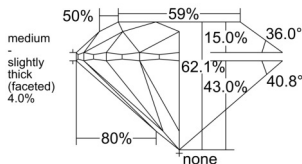

GIA®

FACSIMILE

GIA REPORT 2546131114

Verify this report at GIA.edu

GIA NATURAL DIAMOND DOSSIER®

December 01, 2025
GIA Report Number 2546131114
Shape and Cutting Style ..... Round Brilliant
Measurements ..... 5.63 - 5.68 x 3.51 mm

GRADING RESULTS

Carat Weight ..... 0.70 carat
Color Grade ..... F
Clarity Grade S11
Cut Grade ..... Excellent

ADDITIONAL GRADING INFORMATION

Polish ..... Excellent
Symmetry ..... Excellent
Fluorescence ..... None
Clarity Characteristics ..... Crystal, Feather
Inscription(s): GIA 2546131114

PROPORTIONS

Profile to actual proportions

GRADING SCALES

GIA COLOR SCALE

COLOURESS	D
	E
	F
	G
	H
	I
	J
NEAR COLOURESS	K
	L
FAIN	M
	N
	O
	P
	R
	S
	T
	U
	V
	W
	X
	Y
LIGHT	Z

GIA CLARITY SCALE

	FLAWLESS
	INTERNALLY FLAWLESS
VERY VERY SLIGHTLY INCLUDED	VVS₁
	VVS₂
VERY SLIGHTLY INCLUDED	VS₁
	VS₂
SLIGHTLY INCLUDED	S1₁
	S1₂
INCLUDED	I₁
	I₂
	I₃

GIA CUT SCALE

	EXCELLENT
	VERY GOOD
	GOOD
	FAIR
	POOR